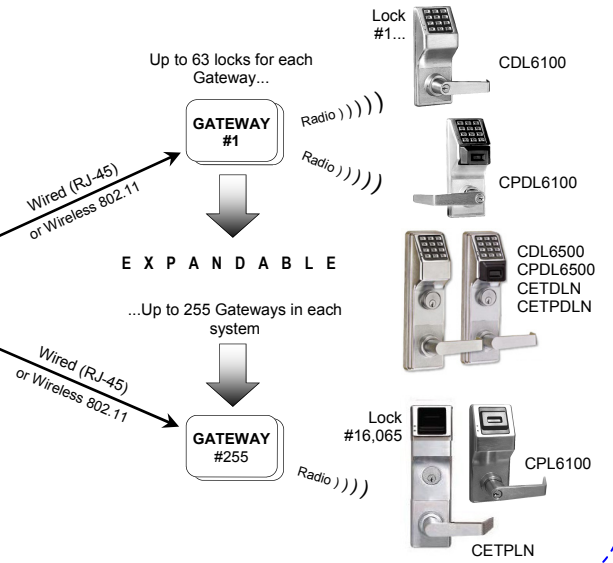

NAPCO Fusion Integration

Continental Access Control Panels

- CICIP1300
- CICIP1800T
- CICIP1800

Expandable to 4,000 Control Panels Maximum

Alarm Lock Wireless Access Control

- CDL6100, CPDL6100, CPL6100
- CDL6500, CPDL6500
- CETPDLN, CETDLN & CETPLN

Expandable to 16,000 Wireless Locks Maximum

NAPCO GEMINI C-SERIES BURGLARY & FIRE SYSTEM COMPONENTS