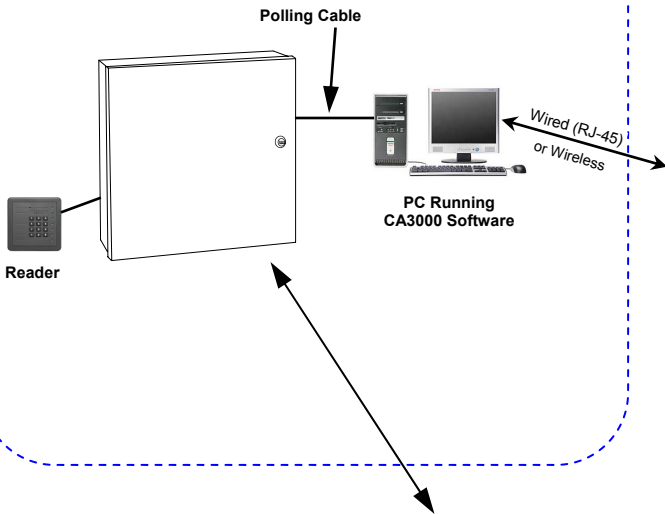

NAPCO Fusion Integration

Continental Access Control Panels

- CICIP1300
- CICIP1800T
- CICIP1800

Expandable to 4,000 Control Panels Maximum

Alarm Lock Wireless Access Control

- CDL6100, CPDL6100, CPL6100
- CDL6500, CPDL6500
- CETPDLN, CETDLN & CETPLN

Expandable to 16,000 Wireless Locks Maximum

NAPCO GEMINI C-SERIES BURGLARY & FIRE SYSTEM COMPONENTS