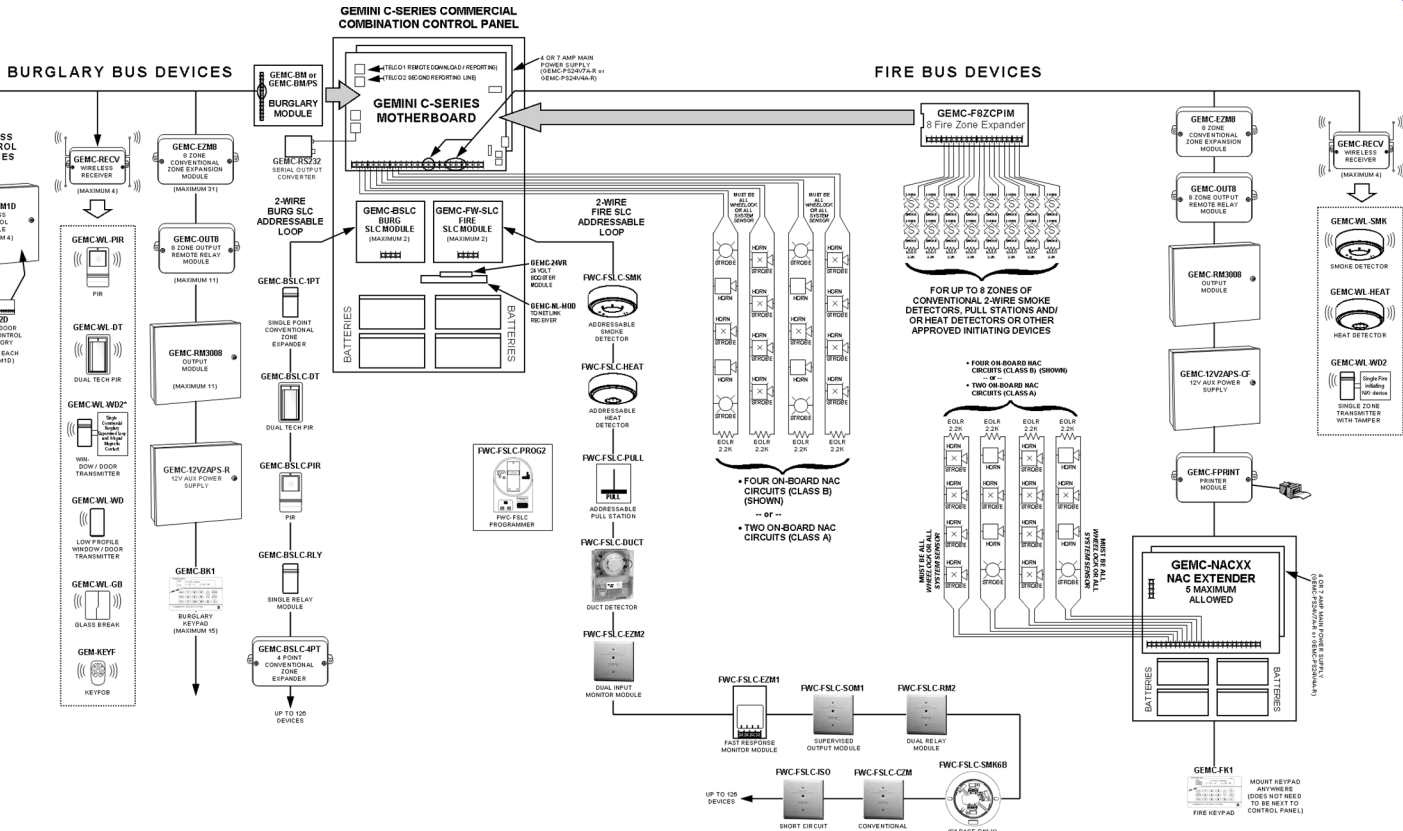

NAPCO Fusion Integration

Continental Access Control Panels

- CICIP1300
- CICIP1800T
- CICIP1800

Expandable to 4,000 Control Panels Maximum

Alarm Lock Wireless Access Control

- CDL6100, CPDL6100, CPL6100
- CDL6500, CPDL6500
- CETPDLN, CETDLN & CETPLN

Expandable to 16,000 Wireless Locks Maximum

NAPCO GEMINI C-SERIES BURGLARY & FIRE SYSTEM COMPONENTS