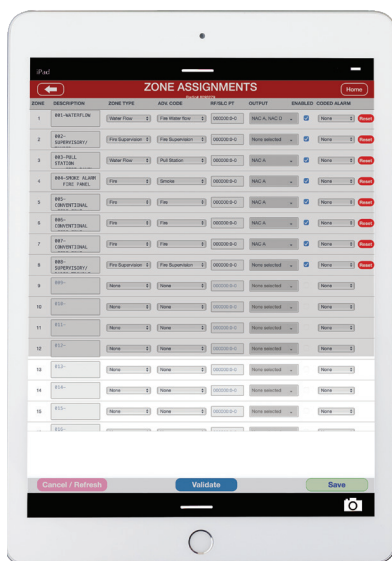

FireLink[®] FACP

FireLink Cloud Programming

Integrated Fire Alarm Control Panel Sole or Dual Path Communicator

Save time and money with FireLink Integrated 8-32Pt FACP with StarLink[®] Fire Cellular Communicator inside, while offering a new RMR stream from Fire. Now with cloud-based programming, FireLink in Cell and Cell/IP Dual Path versions, can be programmed from any smart device or tablet (no special software, training or laptop required) using easy drop-down menus on www.FireLinkPro.com. Beyond FireLink's default sprinkler supervisory 8 Zone program, Cloud portal adds ease of expanding and customizing the FACP across its max. 32 zones, using any mix of conventional, addressable &/or wireless devices.

ORDERING INFORMATION:

FL-FACP32-LTEV
Verizon LTE Network
8-32 FACP, Built-in
Annunciator & Cell

FL-FACP32-LTEA
AT&T LTE Network
8-32 FACP, Built-in
Annunciator & Cell

FL-FACP32-LTEVI
8-32 FACP Dual Path,
Verizon Cell/IP model
w/Annunciator