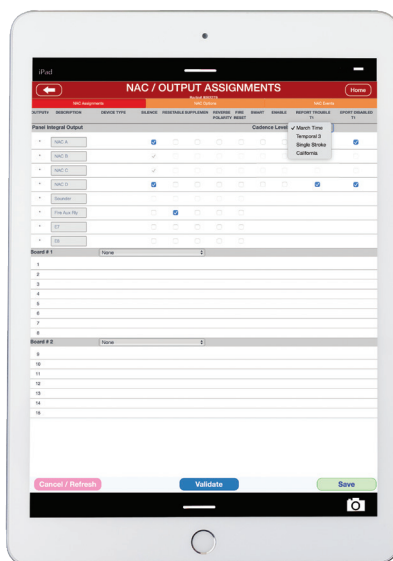

FireLink[®] FACP

FireLink Cloud Programming

Integrated Fire Alarm Control Panel Sole or Dual Path Communicator

Save time and money with FireLink Integrated 8-32Pt FACP with StarLink[®] Fire Cellular Communicator inside, while offering a new RMR stream from Fire. Now with cloud-based programming, FireLink in Cell and Cell/IP Dual Path versions, can be programmed from any smart device or tablet (no special software, training or laptop required) using easy drop-down menus on www.FireLinkPro.com. Beyond FireLink's default sprinkler supervisory 8 Zone program, Cloud portal adds ease of expanding and customizing the FACP across its max. 32 zones, using any mix of conventional, addressable &/or wireless devices.

ORDERING INFORMATION:

FL-FACP32-LTEV
Verizon LTE Network
8-32 FACP, Built-in
Annunciator & Cell

FL-FACP32-LTEA
AT&T LTE Network
8-32 FACP, Built-in
Annunciator & Cell

FL-FACP32-LTEVI
8-32 FACP Dual Path,
Verizon Cell/IP model
w/Annunciator