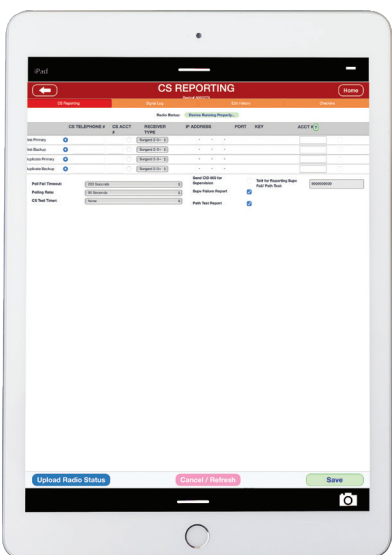

FireLink[®] FACP

FireLink Cloud Programming

Integrated Fire Alarm Control Panel Sole or Dual Path Communicator

Save time and money with FireLink Integrated 8-32Pt FACP with StarLink[®] Fire Cellular Communicator inside, while offering a new RMR stream from Fire. Now with cloud-based programming, FireLink in Cell and Cell/IP Dual Path versions, can be programmed from any smart device or tablet (no special software, training or laptop required) using easy drop-down menus on www.FireLinkPro.com. Beyond FireLink's default sprinkler supervisory 8 Zone program, Cloud portal adds ease of expanding and customizing the FACP across its max. 32 zones, using any mix of conventional, addressable &/or wireless devices.

ORDERING INFORMATION:

FL-FACP32-LTEV
Verizon LTE Network
8-32 FACP, Built-in
Annunciator & Cell

FL-FACP32-LTEA
AT&T LTE Network
8-32 FACP, Built-in
Annunciator & Cell

FL-FACP32-LTEVI
8-32 FACP Dual Path,
Verizon Cell/IP model
w/Annunciator