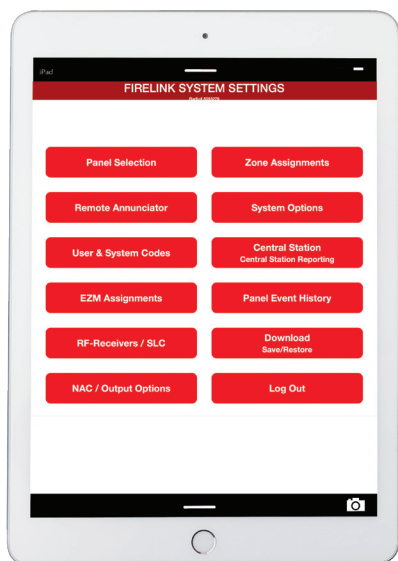

FireLink[®] FACP

FireLink Cloud Programming

Integrated Fire Alarm Control Panel Sole or Dual Path Communicator

Save time and money with FireLink Integrated 8-32Pt FACP with StarLink[®] Fire Cellular Communicator inside, while offering a new RMR stream from Fire. Now with cloud-based programming, FireLink in Cell and Cell/IP Dual Path versions, can be programmed from any smart device or tablet (no special software, training or laptop required) using easy drop-down menus on www.FireLinkPro.com. Beyond FireLink's default sprinkler supervisory 8 Zone program, Cloud portal adds ease of expanding and customizing the FACP across its max. 32 zones, using any mix of conventional, addressable &/or wireless devices.

ORDERING INFORMATION:

FL-FACP32-LTEV
Verizon LTE Network
8-32 FACP, Built-in
Annunciator & Cell

FL-FACP32-LTEA
AT&T LTE Network
8-32 FACP, Built-in
Annunciator & Cell

FL-FACP32-LTEVI
8-32 FACP Dual Path,
Verizon Cell/IP model
w/Annunciator