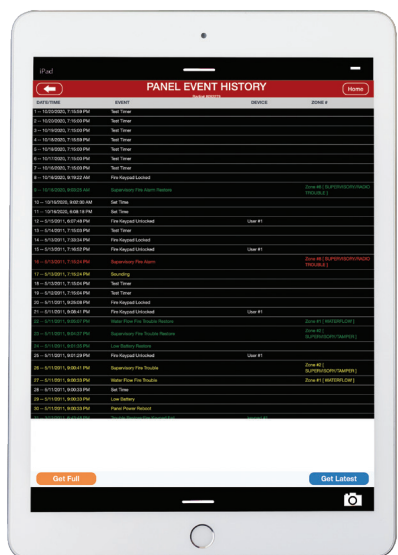

FireLink[®] FACP

FireLink Cloud Programming

Integrated Fire Alarm Control Panel Sole or Dual Path Communicator

Save time and money with FireLink Integrated 8-32Pt FACP with StarLink[®] Fire Cellular Communicator inside, while offering a new RMR stream from Fire. Now with cloud-based programming, FireLink in Cell and Cell/IP Dual Path versions, can be programmed from any smart device or tablet (no special software, training or laptop required) using easy drop-down menus on www.FireLinkPro.com. Beyond FireLink's default sprinkler supervisory 8 Zone program, Cloud portal adds ease of expanding and customizing the FACP across its max. 32 zones, using any mix of conventional, addressable &/or wireless devices.

ORDERING INFORMATION:

FL-FACP32-LTEV
Verizon LTE Network
8-32 FACP, Built-in
Annunciator & Cell

FL-FACP32-LTEA
AT&T LTE Network
8-32 FACP, Built-in
Annunciator & Cell

FL-FACP32-LTEVI
8-32 FACP Dual Path,
Verizon Cell/IP model
w/Annunciator