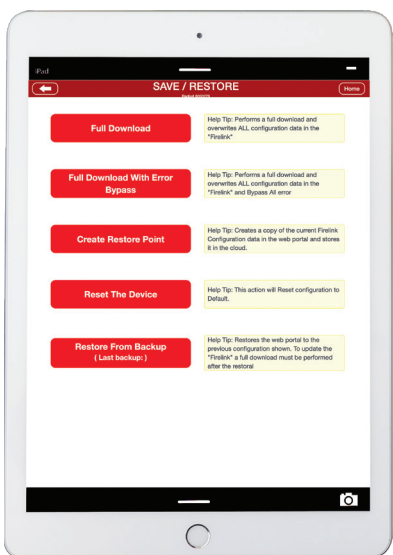

FireLink[®] FACP

FireLink Cloud Programming

Integrated Fire Alarm Control Panel Sole or Dual Path Communicator

Save time and money with FireLink Integrated 8-32Pt FACP with StarLink[®] Fire Cellular Communicator inside, while offering a new RMR stream from Fire. Now with cloud-based programming, FireLink in Cell and Cell/IP Dual Path versions, can be programmed from any smart device or tablet (no special software, training or laptop required) using easy drop-down menus on www.FireLinkPro.com. Beyond FireLink's default sprinkler supervisory 8 Zone program, Cloud portal adds ease of expanding and customizing the FACP across its max. 32 zones, using any mix of conventional, addressable &/or wireless devices.